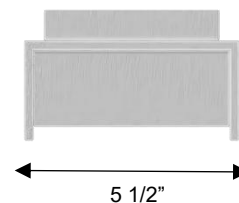

ORDERING INFORMATION

AW0095-3CCT-W	COLOR TEMP	FINISH	VOLTAGE	WATTS	DELIVERED LUMENS
	3000K/4000K/5000K	BA BRUSHED ALUMINUM	120V	9W	263

Example: AW0095-3CCT-W-BA

For customer requests please contact: info@altecklighting.com

altecklighting.com