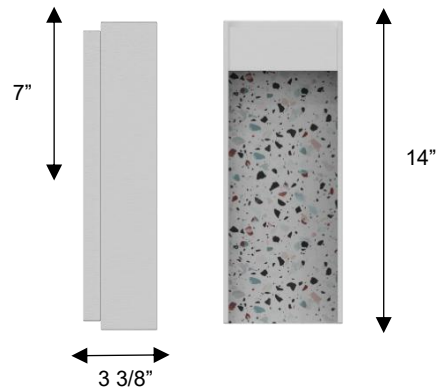

ALTECK

TERRAZZO Wall Sconce AW0095-3CCT-W

DIMENSIONS

Height: 14"

Width/Diameter: 5 1/2"

Depth: 3 3/8"

Minimum Height:

Maximum Height:

Canopy/Backplate: 13"x4 1/2"

Product Weight: 5.5 lb

SPECIFICATIONS

Location Listed: Wet

IP Rating: IP44

Dark Sky Complaint

Rated Life: 54000 Hours

Standards: ETL, cETL, ADA

Input: 120 VAC, 60Hz

TRIAC Dimming: 100-10%

Downlight Illumination

Mounting: Wall Mount

Color Temperature: Adjustable

3000K/4000K/5000K

CRI Rating: 80

Material: Aluminum/Terrazzo

Diffuser Material: Glass

AVAILABLE FINISHES

ORDERING INFORMATION

AW0095-3CCT-W	COLOR TEMP	FINISH	VOLTAGE	WATTS	DELIVERED LUMENS
	3000K/4000K/5000K	BA BRUSHED ALUMINUM	120V	9W	263

Example: AW0095-3CCT-W-BA

For customer requests please contact: info@altecklighting.com

altecklighting.com