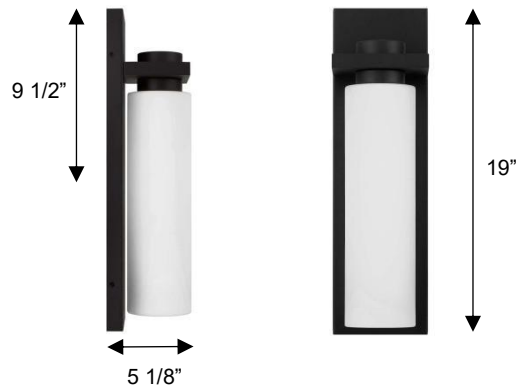

ALTECK

KAST Wall Sconce AW0094-3CCT-W

DIMENSIONS

Height: 19"

Width/Diameter: 5 1/2"

Depth: 5 1/8"

Minimum Height:

Maximum Height:

Canopy/Backplate: 19"x5 1/2"

Product Weight: 5.3 lb

SPECIFICATIONS

Location Listed: Wet

IP Rating: IP44

Rated Life: 50000 Hours

Standards: ETL, cETL

Input: 120 VAC, 60Hz

TRIAC Dimming: 100-10%

Mounting: Wall Mount

Color Temperature: Adjustable

3000K/4000K/5000K

CRI Rating: 80

Material: Aluminum

Diffuser Material: Etched Opal Glass

5 1/2"