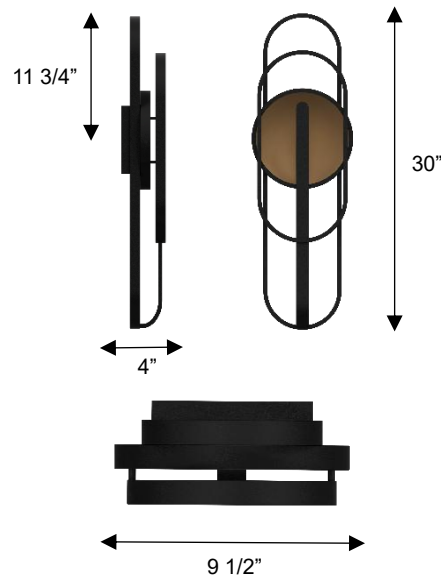

ALTECK

RAYMOND Wall Sconce

AW0092-3CCT-W

DIMENSIONS

Height: 30"

Width/Diameter: 9 1/2"

Depth: 4"

Minimum Height:

Maximum Height:

Canopy/Backplate: 6 3/4"x6 1/8"

Product Weight: 3.9 lb

SPECIFICATIONS

Location Listed: Wet

IP Rating: IP44

Rated Life: 54000 Hours

Standards: ETL, cETL, ADA

Input: 120 VAC, 60Hz

TRIAC Dimming: 100-10%

Mounting: Wall Mount

Color Temperature: Adjustable

3000K/4000K/5000K

CRI Rating: 80

Material: Aluminum

Diffuser Material: Glass