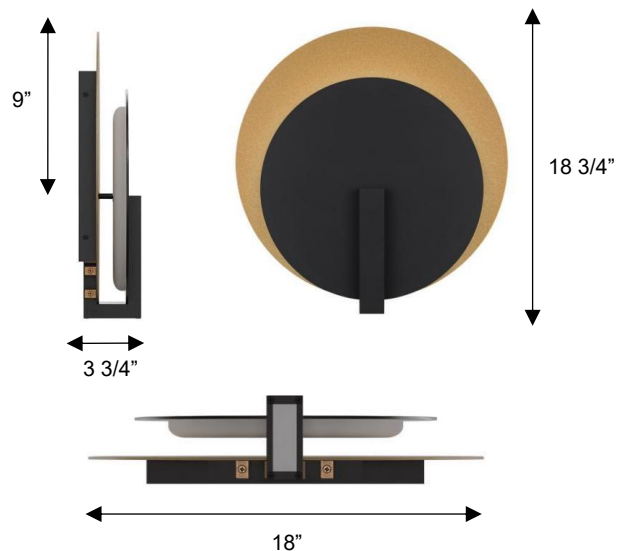

ALTECK

ECLIPSE

Wall Sconce

AW0090-3CCT-W

DIMENSIONS

Height: 18 3/4"

Width/Diameter: 18"

Depth: 3 3/4"

Minimum Height:

Maximum Height:

Canopy/Backplate: 12"x12"

Product Weight: 8.8 lb

SPECIFICATIONS

Location Listed: Wet

IP Rating: IP44

Rated Life: 54000 Hours

Standards: ETL, cETL, ADA

Input: 120~277 VAC, 50/60Hz

TRIAC Dimming: 100-10%

Mounting: Wall Mount

Color Temperature: Adjustable

3000K/4000K/5000K

CRI Rating: 80

Material: Aluminum

Diffuser Material: Frosted acrylic

AVAILABLE FINISHES

ORDERING INFORMATION

AW0090-3CCT-W	COLOR TEMP	FINISH	VOLTAGE	WATTS	DELIVERED LUMENS
	3000K/4000K/5000K	BK/PB BLACK/PAINTED BRASS	120~277V	17W	550

Example: AW0090-3CCT-W-BK/PB

For customer requests please contact: info@altecklighting.com

altecklighting.com