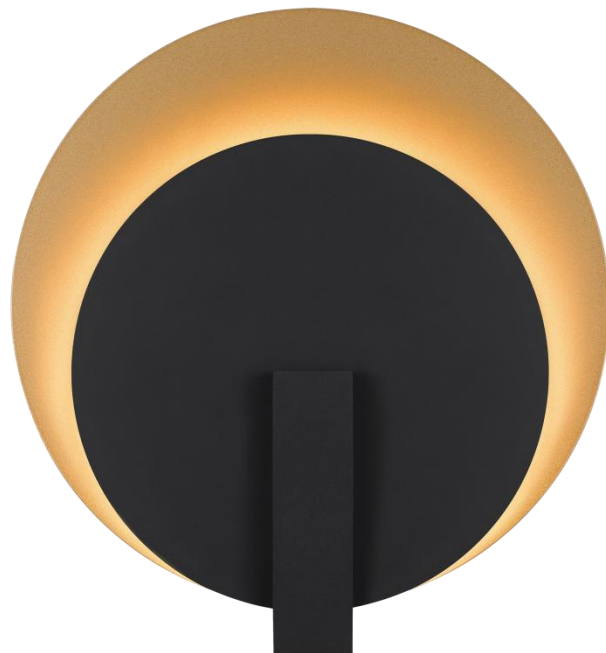

ALTECK

ECLIPSE

Wall Sconce

AW0089-3CCT-W

DIMENSIONS

Height: 12 3/4"

Width/Diameter: 12"

Depth: 3 3/4"

Minimum Height:

Maximum Height:

Canopy/Backplate: 8"x8"

Product Weight: 4.4 lb

SPECIFICATIONS

Location Listed: Wet

IP Rating: IP44

Rated Life: 54000 Hours

Standards: ETL, cETL ,ADA

Input:120~277 VAC, 50/60Hz

TRIAC Dimming:100-10%

Mounting: Wall Mount

Color Temperature: Adjustable

3000K/4000K/5000K

CRI Rating: 80

Material: Aluminum

Diffuser Material: Frosted acrylic

AVAILABLE FINISHES

ORDERING INFORMATION

AW0089-3CCT-W	COLOR TEMP	FINISH	VOLTAGE	WATTS	DELIVERED LUMENS
	3000K/4000K/5000K	BK/PB BLACK/PAINTED BRASS	120~277V	10W	350

Example: AW0089-3CCT-W-BK/PB