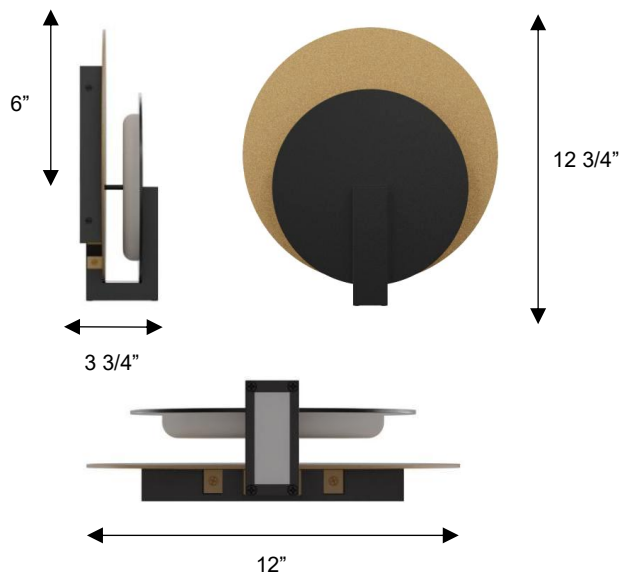

ALTECK

ECLIPSE

Wall Sconce

AW0089-3CCT-W

DIMENSIONS

Height: 12 3/4"

Width/Diameter: 12"

Depth: 3 3/4"

Minimum Height:

Maximum Height:

Canopy/Backplate: 8"x8"

Product Weight: 4.4 lb

SPECIFICATIONS

Location Listed: Wet

IP Rating: IP44

Rated Life: 54000 Hours

Standards: ETL, cETL ,ADA

Input:120~277 VAC, 50/60Hz

TRIAC Dimming:100-10%

Mounting: Wall Mount

Color Temperature: Adjustable

3000K/4000K/5000K

CRI Rating: 80

Material: Aluminum

Diffuser Material: Frosted acrylic

AVAILABLE FINISHES

ORDERING INFORMATION

AW0089-3CCT-W	COLOR TEMP	FINISH	VOLTAGE	WATTS	DELIVERED LUMENS
	3000K/4000K/5000K	BK/PB BLACK/PAINTED BRASS	120~277V	10W	350

Example: AW0089-3CCT-W-BK/PB

For customer requests please contact: info@altecklighting.com

altecklighting.com