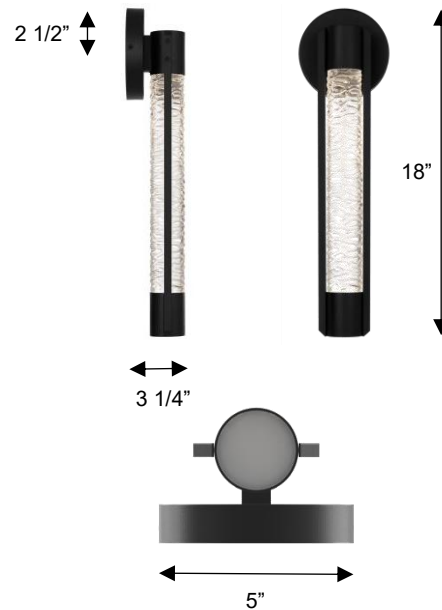

ALTECK

TIG Wall Sconce AW0088-3CCT-W

DIMENSIONS

Height: 18"

Width/Diameter: 5"

Depth: 3 1/4"

Minimum Height:

Maximum Height:

Canopy/Backplate: $\Phi 5"$

Product Weight: 4.2 lb

SPECIFICATIONS

Location Listed: Wet

IP Rating: IP44

Rated Life: 54000 Hours

Standards: ETL, cETL, ADA

Input: 120 VAC, 60Hz

TRIAC Dimming: 100-5%

Downlight Illumination

Mounting: Wall Mount

Color Temperature: Adjustable

3000K/4000K/5000K

CRI Rating: 80

Material: Aluminum

Diffuser Material: Clear Pressed Glass

AVAILABLE FINISHES

ORDERING INFORMATION

AW0088-3CCT-W	COLOR TEMP	FINISH	VOLTAGE	WATTS	DELIVERED LUMENS
	3000K/4000K/5000K	BK BLACK	120V	5W	260

Example: AW0088-3CCT-W-BK

For customer requests please contact: info@altecklighting.com

altecklighting.com