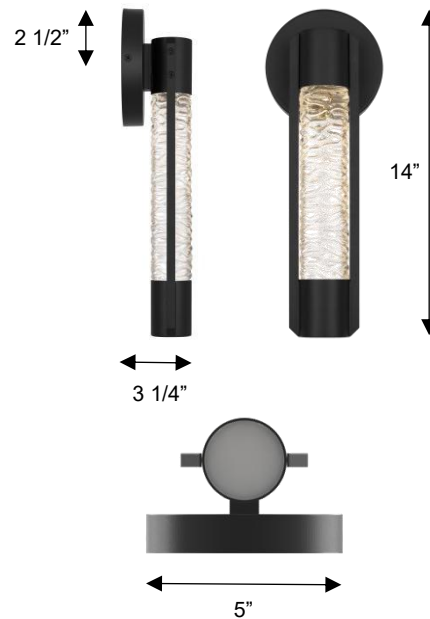

### DIMENSIONS

Height: 14"

Width/Diameter: 5"

Depth: 3 1/4"

Minimum Height:

Maximum Height:

Canopy/Backplate:  $\Phi 5"$

Product Weight: 3.3 lb

Mounting: Wall Mount

Color Temperature: Adjustable

3000K/4000K/5000K

CRI Rating: 80

Material: Aluminum

Diffuser Material: Clear Pressed Glass