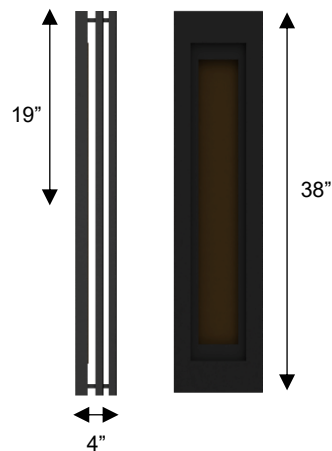

ALTECK

LAYER

Wall Sconce

AW0082-3CCT-W

DIMENSIONS

Height: 38"

Width/Diameter: 8 3/4"

Depth: 4"

Minimum Height:

Maximum Height:

Canopy/Backplate: 38"x8 3/4"

Product Weight: 16.2 lb

SPECIFICATIONS

Location Listed: Wet

IP Rating: IP44

Rated Life: 50000 Hours

Standards: ETL, cETL, ADA

Input: 120 VAC, 60Hz

TRIAC Dimming: 100-10%

Mounting: Wall Mount

Color Temperature: Adjustable

3000K/4000K/5000K

CRI Rating: 80

Material: Aluminum

Diffuser Material: Acrylic

AVAILABLE FINISHES

ORDERING INFORMATION

AW0082-3CCT-W	COLOR TEMP	FINISH	VOLTAGE	WATTS	DELIVERED LUMENS
	3000K/4000K/5000K	BK BLACK	120V	44W	1070

Example: AW0082-3CCT-W-BK

For customer requests please contact: info@altecklighting.com

altecklighting.com