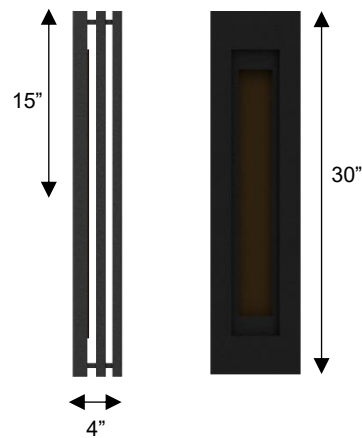

ALTECK

LAYER

Wall Sconce

AW0081-3CCT-W

DIMENSIONS

Height: 30"

Width/Diameter: 7 1/2"

Depth: 4"

Minimum Height:

Maximum Height:

Canopy/Backplate: 30"x7 1/2"

Product Weight: 11.9 lb

SPECIFICATIONS

Location Listed: Wet

IP Rating: IP44

Rated Life: 50000 Hours

Standards: ETL, cETL, ADA

Input: 120 VAC, 60Hz

TRIAC Dimming: 100-10%

Mounting: Wall Mount

Color Temperature: Adjustable

3000K/4000K/5000K

CRI Rating: 80

Material: Aluminum

Diffuser Material: Acrylic

AVAILABLE FINISHES

ORDERING INFORMATION

AW0081-3CCT-W	COLOR TEMP	FINISH	VOLTAGE	WATTS	DELIVERED LUMENS
	3000K/4000K/5000K	BK BLACK	120V	40W	890

Example: AW0081-3CCT-W-BK

For customer requests please contact: info@altecklighting.com

altecklighting.com