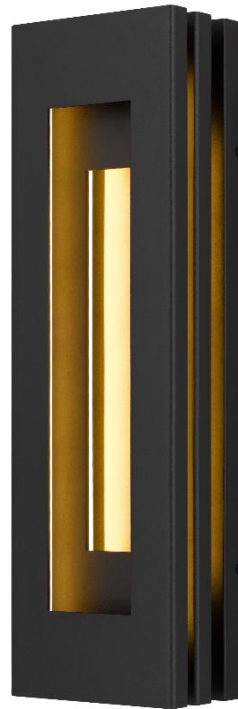

ALTECK

LAYER

Wall Sconce

AW0080-3CCT-W

DIMENSIONS

Height: 22"

Width/Diameter: 6 1/2"

Depth: 4"

Minimum Height:

Maximum Height:

Canopy/Backplate: 22"x6 1/2"

Product Weight: 7.5 lb

SPECIFICATIONS

Location Listed: Wet

IP Rating: IP44

Rated Life: 50000 Hours

Standards: ETL, cETL, ADA

Input: 120 VAC, 60Hz

TRIAC Dimming: 100-10%

Mounting: Wall Mount

Color Temperature: Adjustable

3000K/4000K/5000K

CRI Rating: 80

Material: Aluminum

Diffuser Material: Acrylic

AVAILABLE FINISHES

ORDERING INFORMATION

AW0080-3CCT-W	COLOR TEMP	FINISH	VOLTAGE	WATTS	DELIVERED LUMENS
	3000K/4000K/5000K	BK BLACK	120V	32W	670

Example: AW0080-3CCT-W-BK

For customer requests please contact: info@altecklighting.com