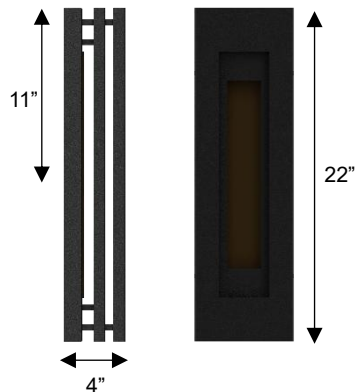

ALTECK

LAYER

Wall Sconce

AW0080-3CCT-W

DIMENSIONS

Height: 22"

Width/Diameter: 6 1/2"

Depth: 4"

Minimum Height:

Maximum Height:

Canopy/Backplate: 22"x6 1/2"

Product Weight: 7.5 lb

SPECIFICATIONS

Location Listed: Wet

IP Rating: IP44

Rated Life: 50000 Hours

Standards: ETL, cETL, ADA

Input: 120 VAC, 60Hz

TRIAC Dimming: 100-10%

Mounting: Wall Mount

Color Temperature: Adjustable

3000K/4000K/5000K

CRI Rating: 80

Material: Aluminum

Diffuser Material: Acrylic

AVAILABLE FINISHES

ORDERING INFORMATION

AW0080-3CCT-W	COLOR TEMP	FINISH	VOLTAGE	WATTS	DELIVERED LUMENS
	3000K/4000K/5000K	BK BLACK	120V	32W	670

Example: AW0080-3CCT-W-BK

For customer requests please contact: info@altecklighting.com

altecklighting.com