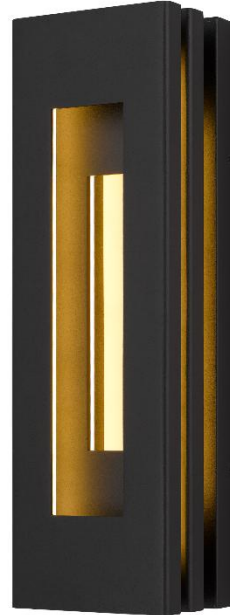

ALTECK

LAYER

Wall Sconce

AW0079-3CCT-W

DIMENSIONS

Height: 18"

Width/Diameter: 5 1/2"

Depth: 4"

Minimum Height:

Maximum Height:

Canopy/Backplate: 18"x5 1/2"

Product Weight: 5.7 lb

SPECIFICATIONS

Location Listed: Wet

IP Rating: IP44

Rated Life: 50000 Hours

Standards: ETL, cETL, ADA

Input: 120 VAC, 60Hz

TRIAC Dimming: 100-10%

Mounting: Wall Mount

Color Temperature: Adjustable

3000K/4000K/5000K

CRI Rating: 80

Material: Aluminum

Diffuser Material: Acrylic

AVAILABLE FINISHES

ORDERING INFORMATION

AW0079-3CCT-W	COLOR TEMP	FINISH	VOLTAGE	WATTS	DELIVERED LUMENS
	3000K/4000K/5000K	BK BLACK	120V	32W	600

Example: AW0079-3CCT-W-BK

For customer requests please contact: info@altecklighting.com