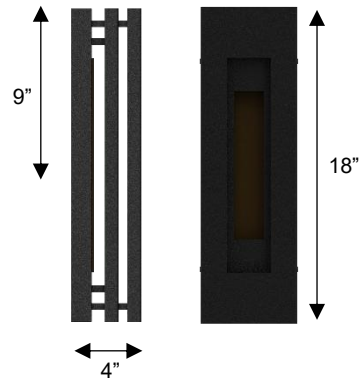

ALTECK

LAYER

Wall Sconce

AW0079-3CCT-W

DIMENSIONS

Height: 18"

Width/Diameter: 5 1/2"

Depth: 4"

Minimum Height:

Maximum Height:

Canopy/Backplate: 18"x5 1/2"

Product Weight: 5.7 lb

SPECIFICATIONS

Location Listed: Wet

IP Rating: IP44

Rated Life: 50000 Hours

Standards: ETL, cETL, ADA

Input: 120 VAC, 60Hz

TRIAC Dimming: 100-10%

Mounting: Wall Mount

Color Temperature: Adjustable

3000K/4000K/5000K

CRI Rating: 80

Material: Aluminum

Diffuser Material: Acrylic

AVAILABLE FINISHES

ORDERING INFORMATION

AW0079-3CCT-W	COLOR TEMP	FINISH	VOLTAGE	WATTS	DELIVERED LUMENS
	3000K/4000K/5000K	BK BLACK	120V	32W	600

Example: AW0079-3CCT-W-BK

For customer requests please contact: info@altecklighting.com

altecklighting.com