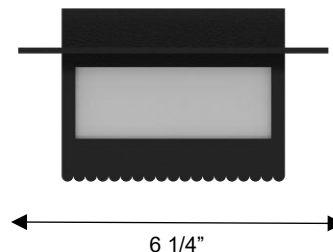

ALTECK

MIAMI Wall Sconce AW0061-3CCT-W

DIMENSIONS

Height: 6 1/4"

Width/Diameter: 6 1/4"

Depth: 3 1/2"

Minimum Height:

Maximum Height:

Canopy/Backplate: 4 1/2"x4 1/2"

Product Weight: 2.1 lb

SPECIFICATIONS

Location Listed: Wet

IP Rating: IP44

Rated Life: 54000 Hours

Standards: ETL, cETL, ADA

Input: 120 VAC, 60Hz

TRIAC Dimming: 100-10%

Mounting: Wall Mount

Color Temperature: Adjustable

3000K/4000K/5000K

CRI Rating: 80

Material: Aluminum

Diffuser Material: Glass

AVAILABLE FINISHES