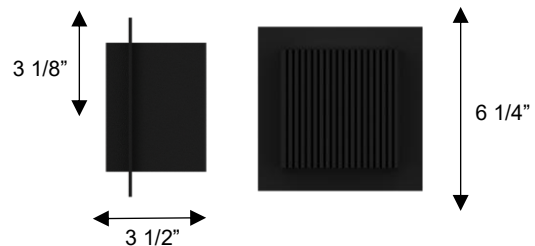

ALTECK

MIAMI Wall Sconce AW0061-3CCT-W

DIMENSIONS

Height: 6 1/4"

Width/Diameter: 6 1/4"

Depth: 3 1/2"

Minimum Height:

Maximum Height:

Canopy/Backplate: 4 1/2"x4 1/2"

Product Weight: 2.1 lb

SPECIFICATIONS

Location Listed: Wet

IP Rating: IP44

Rated Life: 54000 Hours

Standards: ETL, cETL, ADA

Input: 120 VAC, 60Hz

TRIAC Dimming: 100-10%

Mounting: Wall Mount

Color Temperature: Adjustable

3000K/4000K/5000K

CRI Rating: 80

Material: Aluminum

Diffuser Material: Glass

AVAILABLE FINISHES