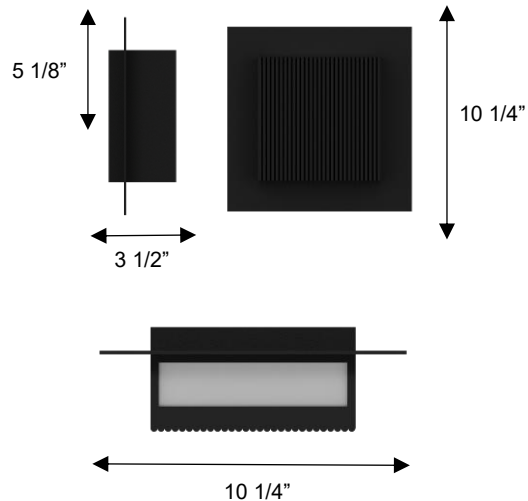

ALTECK

MIAMI Wall Sconce AW0059-3CCT-W

DIMENSIONS

Height: 10 1/4"
Width/Diameter: 10 1/4"
Depth: 3 1/2"
Minimum Height:
Maximum Height:
Canopy/Backplate: 6 1/8"x6 1/8"
Product Weight: 3.9 lb

SPECIFICATIONS

Location Listed: Wet
IP Rating: IP44
Rated Life: 54000 Hours
Standards: ETL, cETL, ADA
Input: 120 VAC, 60Hz
TRIAC Dimming: 100-10%
Mounting: Wall Mount
Color Temperature: Adjustable
3000K/4000K/5000K
CRI Rating: 80
Material: Aluminum
Diffuser Material: Glass