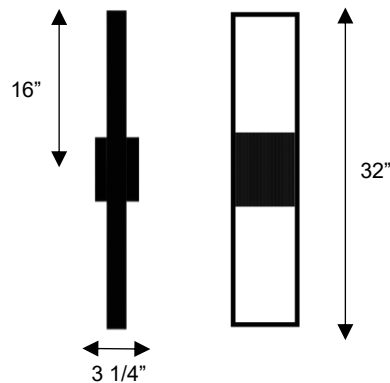

ALTECK

MIAMI Wall Sconce AW0058-3CCT-W

DIMENSIONS

Height: 32"

Width/Diameter: 7"

Depth: 3 1/4"

Minimum Height:

Maximum Height:

Canopy/Backplate: 7 5/8"x6 1/8"

Product Weight: 5 lb

SPECIFICATIONS

Location Listed: Wet

IP Rating: IP44

Rated Life: 54000 Hours

Standards: ETL, cETL, ADA

Input: 120 VAC, 60Hz

TRIAC Dimming: 100-10%

Mounting: Wall Mount

Color Temperature: Adjustable

3000K/4000K/5000K

CRI Rating: 80

Material: Aluminum

Diffuser Material: Glass

AVAILABLE FINISHES