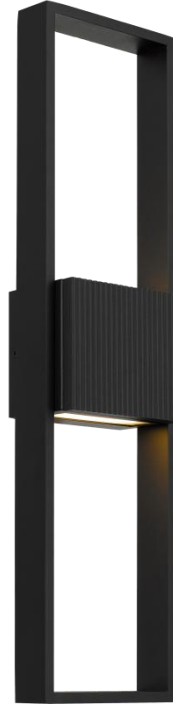

ALTECK

MIAMI Wall Sconce AW0057-3CCT-W

DIMENSIONS

Height: 24"

Width/Diameter: 6"

Depth: 3 1/4"

Minimum Height:

Maximum Height:

Canopy/Backplate: 4 1/2"x5 1/8"

Product Weight: 3 lb

SPECIFICATIONS

Location Listed: Wet

IP Rating: IP44

Rated Life: 54000 Hours

Standards: ETL, cETL, ADA

Input: 120 VAC, 60Hz

TRIAC Dimming: 100-10%

Mounting: Wall Mount

Color Temperature: Adjustable

3000K/4000K/5000K

CRI Rating: 80

Material: Aluminum

Diffuser Material: Glass

AVAILABLE FINISHES

ORDERING INFORMATION

AW0057-3CCT-W	COLOR TEMP	FINISH	VOLTAGE	WATTS	DELIVERED LUMENS
	3000K/4000K/5000K	BK BLACK	120V	18W	531

Example: AW0057-3CCT-W-BK

For customer requests please contact: info@altecklighting.com