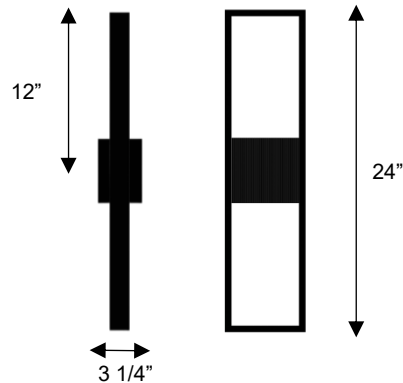

ALTECK

MIAMI Wall Sconce AW0057-3CCT-W

DIMENSIONS

Height: 24"

Width/Diameter: 6"

Depth: 3 1/4"

Minimum Height:

Maximum Height:

Canopy/Backplate: 4 1/2"x5 1/8"

Product Weight: 3 lb

SPECIFICATIONS

Location Listed: Wet

IP Rating: IP44

Rated Life: 54000 Hours

Standards: ETL, cETL, ADA

Input: 120 VAC, 60Hz

TRIAC Dimming: 100-10%

Mounting: Wall Mount

Color Temperature: Adjustable

3000K/4000K/5000K

CRI Rating: 80

Material: Aluminum

Diffuser Material: Glass

AVAILABLE FINISHES