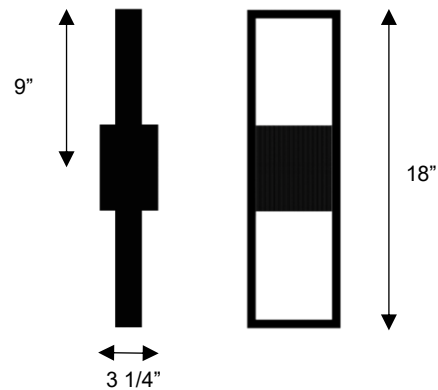

ALTECK

MIAMI Wall Sconce AW0056-3CCT-W

DIMENSIONS

Height: 18"

Width/Diameter: 5 1/4"

Depth: 3 1/4"

Minimum Height:

Maximum Height:

Canopy/Backplate: 4 1/2"x4 1/2"

Product Weight: 2.5 lb

SPECIFICATIONS

Location Listed: Wet

IP Rating: IP44

Rated Life: 54000 Hours

Standards: ETL, cETL, ADA

Input: 120 VAC, 60Hz

TRIAC Dimming: 100-10%

Mounting: Wall Mount

Color Temperature: Adjustable

3000K/4000K/5000K

CRI Rating: 80

Material: Aluminum

Diffuser Material: Glass

AVAILABLE FINISHES