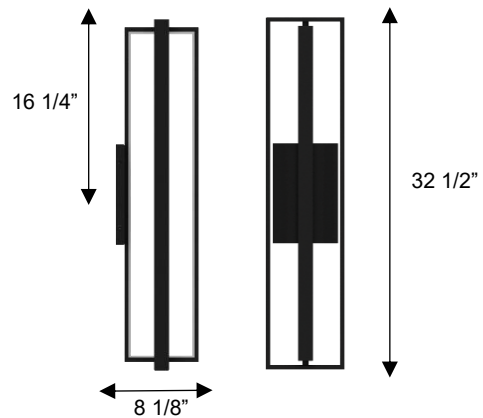

ALTECK

IN & OUT Wall Sconce AW0055-30-W

DIMENSIONS

Height: 32 1/2"

Width/Diameter: 7 1/4"

Depth: 8 1/8"

Minimum Height:

Maximum Height:

Canopy/Backplate: 9 1/4"x6"

Product Weight: 4.5 lb

SPECIFICATIONS

Location Listed: Wet

IP Rating: IP44

Rated Life: 54000 Hours

Standards: ETL, cETL

Input: 120~277 VAC, 50/60Hz

TRIAC Dimming: 100-10%

Mounting: Wall Mount

Color Temperature: 3000K

CRI Rating: 80

Material: Aluminum

Diffuser Material: Acrylic

AVAILABLE FINISHES

ORDERING INFORMATION

AW0055-30-W	COLOR TEMP	FINISH	VOLTAGE	WATTS	DELIVERED LUMENS
	3000K	BK BLACK	120~277V	32W	964

Example: AW0055-30-W-BK

For customer requests please contact: info@altecklighting.com

altecklighting.com