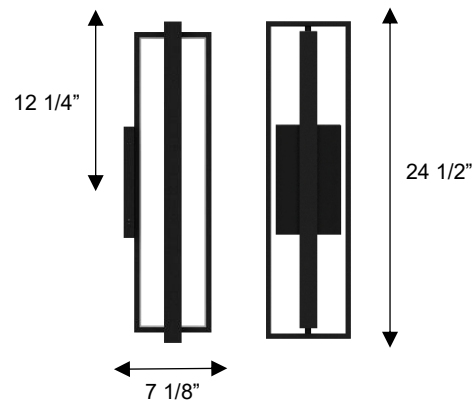

ALTECK

IN & OUT Wall Sconce AW0054-30-W

DIMENSIONS

Height: 24 1/2"

Width/Diameter: 6 1/2"

Depth: 7 1/8"

Minimum Height:

Maximum Height:

Canopy/Backplate: 8 1/2"x5"

Product Weight: 3.5 lb

SPECIFICATIONS

Location Listed: Wet

IP Rating: IP44

Rated Life: 54000 Hours

Standards: ETL, cETL

Input: 120~277 VAC, 50/60Hz

TRIAC Dimming: 100-10%

Mounting: Wall Mount

Color Temperature: 3000K

CRI Rating: 80

Material: Aluminum

Diffuser Material: Acrylic

AVAILABLE FINISHES

ORDERING INFORMATION

AW0054-30-W	COLOR TEMP	FINISH	VOLTAGE	WATTS	DELIVERED LUMENS
	3000K	BK BLACK	120~277V	25W	630

Example: AW0054-30-W-BK

For customer requests please contact: info@altecklighting.com

altecklighting.com