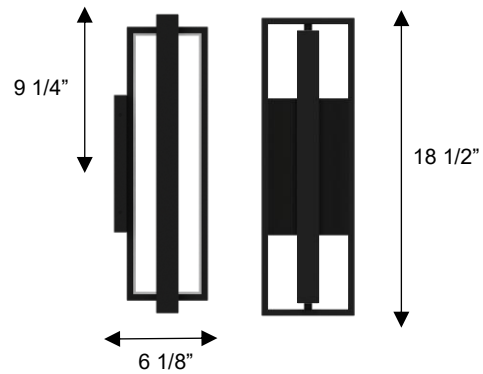

ALTECK

IN & OUT Wall Sconce AW0053-30-W

DIMENSIONS

Height: 18 1/2"

Width/Diameter: 5 3/4"

Depth: 6 1/8"

Minimum Height:

Maximum Height:

Canopy/Backplate: 8 1/2"x5"

Product Weight: 2.8 lb

SPECIFICATIONS

Location Listed: Wet

IP Rating: IP44

Rated Life: 54000 Hours

Standards: ETL, cETL

Input: 120~277 VAC, 50/60Hz

TRIAC Dimming: 100-10%

Mounting: Wall Mount

Color Temperature: 3000K

CRI Rating: 80

Material: Aluminum

Diffuser Material: Acrylic

AVAILABLE FINISHES

ORDERING INFORMATION