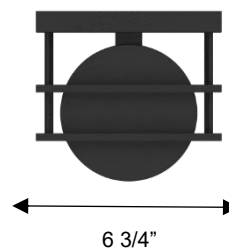

ALTECK

2 STEP

Wall Sconce

AW0052-3CCT-W

DIMENSIONS

Height: 25"

Width/Diameter: 6 3/4"

Depth: 6 1/4"

Minimum Height:

Maximum Height:

Canopy/Backplate: 16 1/2"x6 3/4"

Product Weight: 7 lb

SPECIFICATIONS

Location Listed: Wet

IP Rating: IP44

Rated Life: 54000 Hours

Standards: ETL, cETL

Input: 120 VAC, 60Hz

TRIAC Dimming: 100-10%

Downlight Illumination

Mounting: Wall Mount

Color Temperature: Adjustable

3000K/4000K/5000K

CRI Rating: 80

Material: Aluminum

Diffuser Material: Clear Hammered Seedy Glass

AVAILABLE FINISHES

ORDERING INFORMATION

AW0052-3CCT-W	COLOR TEMP	FINISH	VOLTAGE	WATTS	DELIVERED LUMENS
	3000K/4000K/5000K	BK BLACK	120V	18W	1250

Example: AW0052-3CCT-W-BK

For customer requests please contact: info@altecklighting.com

altecklighting.com