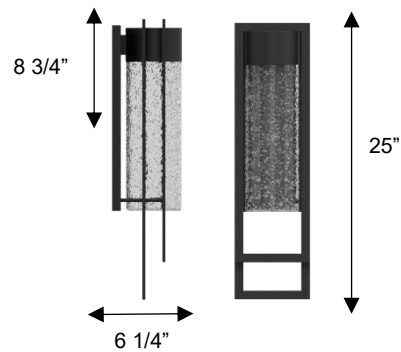

#### DIMENSIONS

Height: 25"

Width/Diameter: 6 3/4"

Depth: 6 1/4"

Minimum Height:

Maximum Height:

Canopy/Backplate: 16 1/2"x6 3/4"

Product Weight: 7 lb

Mounting: Wall Mount

Color Temperature: Adjustable

3000K/4000K/5000K

CRI Rating: 80

Material: Aluminum

Diffuser Material: Clear Hammered Seedy Glass