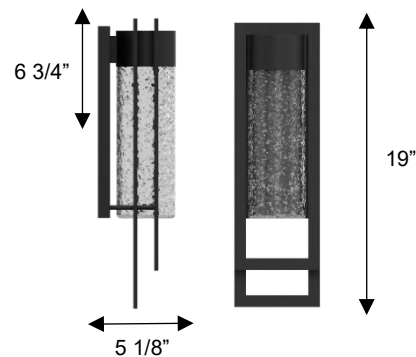

ALTECK

2 STEP

Wall Sconce

AW0051-3CCT-W

DIMENSIONS

Height: 19"

Width/Diameter: 5 3/4"

Depth: 5 1/8"

Minimum Height:

Maximum Height:

Canopy/Backplate: 12 5/8"x5 3/4"

Product Weight: 4.6 lb

SPECIFICATIONS

Location Listed: Wet

IP Rating: IP44

Rated Life: 54000 Hours

Material: Aluminum

Diffuser Material: Clear Hammered Seedy Glass

AVAILABLE FINISHES

ORDERING INFORMATION

AW0051-3CCT-W	COLOR TEMP	FINISH	VOLTAGE	WATTS	DELIVERED LUMENS
	3000K/4000K/5000K	BK BLACK	120V	12W	700