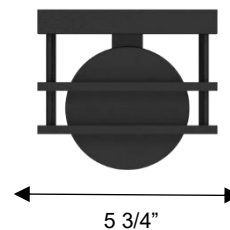

ALTECK

2 STEP

Wall Sconce

AW0051-3CCT-W

DIMENSIONS

Height: 19"

Width/Diameter: 5 3/4"

Depth: 5 1/8"

Minimum Height:

Maximum Height:

Canopy/Backplate: 12 5/8"x5 3/4"

Product Weight: 4.6 lb

SPECIFICATIONS

Location Listed: Wet

IP Rating: IP44

Rated Life: 54000 Hours

Standards: ETL, cETL

Input: 120 VAC, 60Hz

TRIAC Dimming: 100-10%

Downlight Illumination

Mounting: Wall Mount

Color Temperature: Adjustable

3000K/4000K/5000K

CRI Rating: 80

Material: Aluminum

Diffuser Material: Clear Hammered Seedy Glass

AVAILABLE FINISHES

ORDERING INFORMATION

AW0051-3CCT-W	COLOR TEMP	FINISH	VOLTAGE	WATTS	DELIVERED LUMENS
	3000K/4000K/5000K	BK BLACK	120V	12W	700

Example: AW0051-3CCT-W-BK

For customer requests please contact: info@altecklighting.com

altecklighting.com