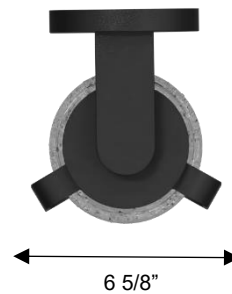

ALTECK

CLOVER

Wall Sconce

AW0049-3CCT-W

DIMENSIONS

Height: 20 1/2"

Width/Diameter: 6 5/8"

Depth: 7 1/4"

Minimum Height:

Maximum Height:

Canopy/Backplate: 9 1/2"x5"

Product Weight: 5.6 lb

SPECIFICATIONS

Location Listed: Wet

IP Rating: IP44

Rated Life: 54000 Hours

Standards: ETL, cETL

Input: 120 VAC, 60Hz

TRIAC Dimming: 100-10%

Downlight Illumination

Mounting: Wall Mount

Color Temperature: Adjustable

3000K/4000K/5000K

CRI Rating: 80

Material: Aluminum

Diffuser Material: Clear seeded Glass

AVAILABLE FINISHES

ORDERING INFORMATION

AW0049-3CCT-W	COLOR TEMP	FINISH	VOLTAGE	WATTS	DELIVERED LUMENS
	3000K/4000K/5000K	BK BLACK	120V	15W	1319

Example: AW0049-3CCT-W-BK

For customer requests please contact: info@altecklighting.com

altecklighting.com