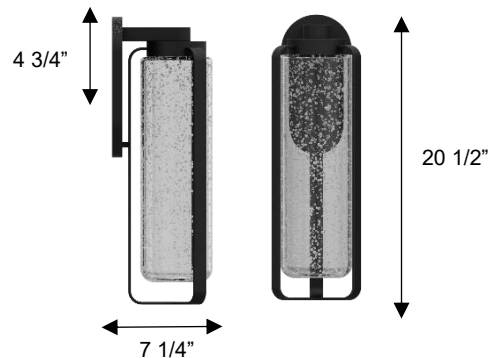

#### DIMENSIONS

Height: 20 1/2"

Width/Diameter: 6 5/8"

Depth: 7 1/4"

Minimum Height:

Maximum Height:

Canopy/Backplate: 9 1/2"x5"

Product Weight: 5.6 lb

Mounting: Wall Mount

Color Temperature: Adjustable

3000K/4000K/5000K

CRI Rating: 80

Material: Aluminum

Diffuser Material: Clear seeded Glass