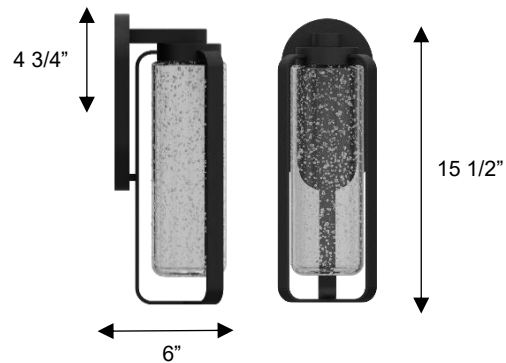

ALTECK

CLOVER

Wall Sconce

AW0048-3CCT-W

DIMENSIONS

Height: 15 1/2"

Width/Diameter: 5 1/2"

Depth: 6"

Minimum Height:

Maximum Height:

Canopy/Backplate: 9 1/2"x5"

Product Weight: 3.4 lb

SPECIFICATIONS

Location Listed: Wet

IP Rating: IP44

Rated Life: 54000 Hours

Standards: ETL, cETL

Input: 120 VAC, 60Hz

TRIAC Dimming: 100-10%

Downlight Illumination

Mounting: Wall Mount

Color Temperature: Adjustable

3000K/4000K/5000K

CRI Rating: 80

Material: Aluminum

Diffuser Material: Clear Seeded Glass

AVAILABLE FINISHES

ORDERING INFORMATION

AW0048-3CCT-W	COLOR TEMP	FINISH	VOLTAGE	WATTS	DELIVERED LUMENS
	3000K/4000K/5000K	BK BLACK	120V	10W	700

Example: AW0048-3CCT-W-BK