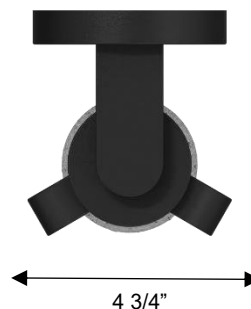

ALTECK

CLOVER

Wall Sconce

AW0047-3CCT-W

DIMENSIONS

Height: 12"

Width/Diameter: 4 3/4"

Depth: 5 1/4"

Minimum Height:

Maximum Height:

Canopy/Backplate: 7 1/2"x4 1/2"

Product Weight: 2.6 lb

SPECIFICATIONS

Location Listed: Wet

IP Rating: IP44

Rated Life: 54000 Hours

Material: Aluminum

Diffuser Material: Clear Seeded Glass

AVAILABLE FINISHES

ORDERING INFORMATION

AW0047-3CCT-W	COLOR TEMP	FINISH	VOLTAGE	WATTS	DELIVERED LUMENS
	3000K/4000K/5000K	BK BLACK	120V	10W	650

Example: AW0047-3CCT-W-BK