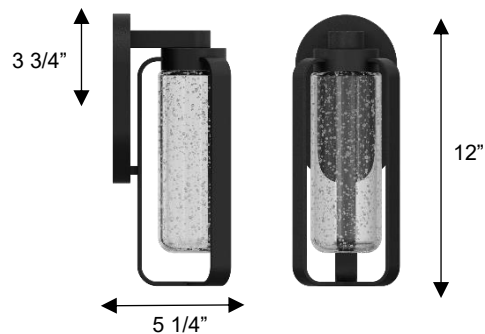

ALTECK

CLOVER

Wall Sconce

AW0047-3CCT-W

DIMENSIONS

Height: 12"

Width/Diameter: 4 3/4"

Depth: 5 1/4"

Minimum Height:

Maximum Height:

Canopy/Backplate: 7 1/2"x4 1/2"

Product Weight: 2.6 lb

SPECIFICATIONS

Location Listed: Wet

IP Rating: IP44

Rated Life: 54000 Hours

Standards: ETL, cETL

Input: 120 VAC, 60Hz

TRIAC Dimming: 100-10%

Downlight Illumination

Mounting: Wall Mount

Color Temperature: Adjustable

3000K/4000K/5000K

CRI Rating: 80

Material: Aluminum

Diffuser Material: Clear Seeded Glass

AVAILABLE FINISHES

ORDERING INFORMATION

AW0047-3CCT-W	COLOR TEMP	FINISH	VOLTAGE	WATTS	DELIVERED LUMENS
	3000K/4000K/5000K	BK BLACK	120V	10W	650

Example: AW0047-3CCT-W-BK