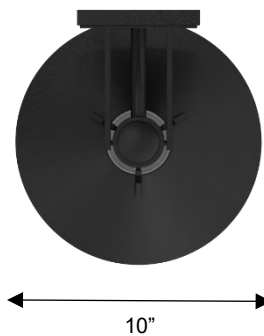

ALTECK

RADIANT Wall Sconce

AW0044-3CCT-W

DIMENSIONS

Height: 10 1/2"

Width/Diameter: 10"

Depth: 10 3/8"

Minimum Height:

Maximum Height:

Canopy/Backplate: 6 1/8"x4 1/2"

Product Weight: 3.7 lb

SPECIFICATIONS

Location Listed: Wet

IP Rating: IP44

Rated Life: 54000 Hours

Standards: ETL, cETL, ADA

Input: 120~277 VAC, 50/60Hz

TRIAC Dimming: 100-10%

Downlight Illumination

Mounting: Wall Mount

Color Temperature: Adjustable

3000K/4000K/5000K

CRI Rating: 80

Material: Aluminum

Diffuser Material: Clear Glass

AVAILABLE FINISHES

ORDERING INFORMATION

AW0044-3CCT-W	COLOR TEMP	FINISH	VOLTAGE	WATTS	DELIVERED LUMENS
	3000K/4000K/5000K	BK BLACK	120V	10W	621

Example: AW0044-3CCT-W-BK

For customer requests please contact: info@altecklighting.com

altecklighting.com