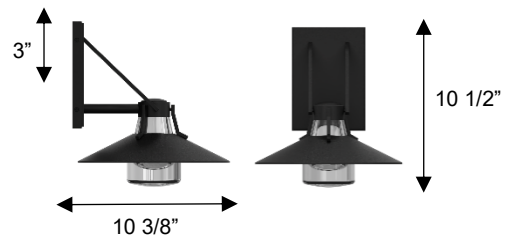

ALTECK

RADIANT Wall Sconce

AW0044-3CCT-W

DIMENSIONS

Height: 10 1/2"

Width/Diameter: 10"

Depth: 10 3/8"

Minimum Height:

Maximum Height:

Canopy/Backplate: 6 1/8"x4 1/2"

Product Weight: 3.7 lb

SPECIFICATIONS

Location Listed: Wet

IP Rating: IP44

Rated Life: 54000 Hours

Standards: ETL, cETL, ADA

Input: 120~277 VAC, 50/60Hz

TRIAC Dimming: 100-10%

Downlight Illumination

Mounting: Wall Mount

Color Temperature: Adjustable

3000K/4000K/5000K

CRI Rating: 80

Material: Aluminum

Diffuser Material: Clear Glass

AVAILABLE FINISHES

ORDERING INFORMATION

AW0044-3CCT-W	COLOR TEMP	FINISH	VOLTAGE	WATTS	DELIVERED LUMENS
	3000K/4000K/5000K	BK BLACK	120V	10W	621

Example: AW0044-3CCT-W-BK

For customer requests please contact: info@altecklighting.com

altecklighting.com