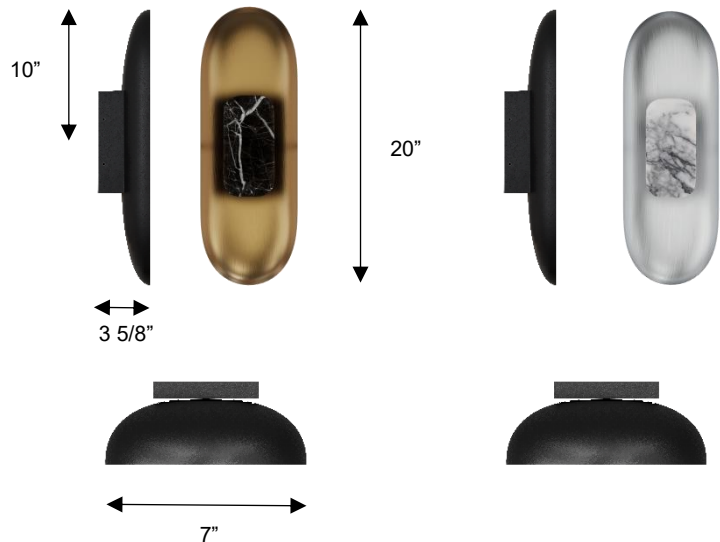

### DIMENSIONS

Height: 20"

Width/Diameter: 7"

Depth: 3 5/8"

Minimum Height:

Maximum Height:

Canopy/Backplate: 6 1/4"x4 3/4"

Product Weight: 5.1 lb

### SPECIFICATIONS

Location Listed: Wet

IP Rating: IP65

Rated Life: 54000 Hours

Standards: ETL, cETL, ADA

Input: 120~277 VAC, 50/60Hz

TRIAC Dimming: 100-10%

Mounting: Wall Mount

Color Temperature: Adjustable  
3000K/4000K/5000K

CRI Rating: 80

Material: Aluminum

Diffuser Material: Acrylic