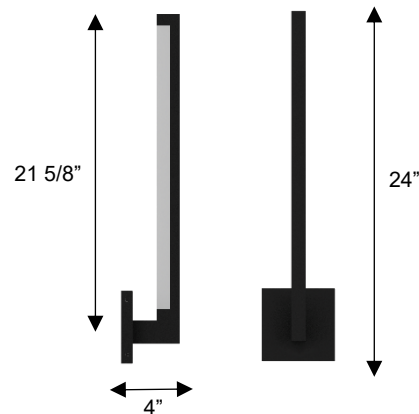

ALTECK

LANA

Wall Sconce

AW0041-3CCT-W

DIMENSIONS

Height: 24"

Width/Diameter: 5"

Depth: 4"

Minimum Height:

Maximum Height:

Canopy/Backplate: 4 3/4"x5"

Product Weight: 1.8 lb

SPECIFICATIONS

Location Listed: Wet

IP Rating: IP44

Rated Life: 54000 Hours

Standards: ETL, cETL, ADA

Input: 120~277 VAC, 50/60Hz

TRIAC Dimming: 100-10%

Mounting: Wall Mount

Color Temperature: Adjustable

3000K/4000K/5000K

CRI Rating: 80

Material: Aluminum

Diffuser Material: Acrylic

AVAILABLE FINISHES

ORDERING INFORMATION

AW0041-3CCT-W	COLOR TEMP	FINISH	VOLTAGE	WATTS	DELIVERED LUMENS
	3000K/4000K/5000K	BK BLACK	120~277V	15W	1016

Example: AW0041-3CCT-W-BK

For customer requests please contact: info@altecklighting.com

altecklighting.com