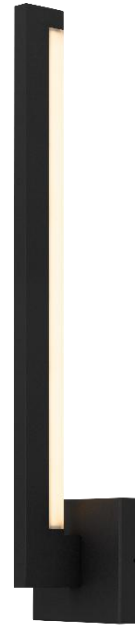

ALTECK

LANA

Wall Sconce

AW0041-3CCT-W

DIMENSIONS

Height: 24"

Width/Diameter: 5"

Depth: 4"

Minimum Height:

Maximum Height:

Canopy/Backplate: 4 3/4"x5"

Product Weight: 1.8 lb

SPECIFICATIONS

Location Listed: Wet

IP Rating: IP44

Rated Life: 54000 Hours

Standards: ETL, cETL, ADA

Input: 120~277 VAC, 50/60Hz

TRIAC Dimming: 100-10%

Mounting: Wall Mount

Color Temperature: Adjustable

3000K/4000K/5000K

CRI Rating: 80

Material: Aluminum

Diffuser Material: Acrylic

AVAILABLE FINISHES

ORDERING INFORMATION

AW0041-3CCT-W	COLOR TEMP	FINISH	VOLTAGE	WATTS	DELIVERED LUMENS
	3000K/4000K/5000K	BK BLACK	120~277V	15W	1016

Example: AW0041-3CCT-W-BK

For customer requests please contact: info@altecklighting.com