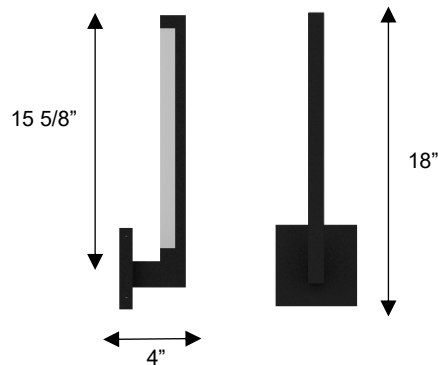

ALTECK

LANA

Wall Sconce

AW0040-3CCT-W

DIMENSIONS

Height: 18"

Width/Diameter: 5"

Depth: 4"

Minimum Height:

Maximum Height:

Canopy/Backplate: 4 3/4"x5"

Product Weight: 1.7 lb

SPECIFICATIONS

Location Listed: Wet

IP Rating: IP44

Rated Life: 54000 Hours

Standards: ETL, cETL, ADA

Input: 120~277 VAC, 50/60Hz

TRIAC Dimming: 100-10%

Mounting: Wall Mount

Color Temperature: Adjustable

3000K/4000K/5000K

CRI Rating: 80

Material: Aluminum

Diffuser Material: Acrylic

AVAILABLE FINISHES

ORDERING INFORMATION

AW0040-3CCT-W	COLOR TEMP	FINISH	VOLTAGE	WATTS	DELIVERED LUMENS
	3000K/4000K/5000K	BK BLACK	120~277V	12W	843

Example: AW0040-3CCT-W-BK

For customer requests please contact: info@altecklighting.com

altecklighting.com