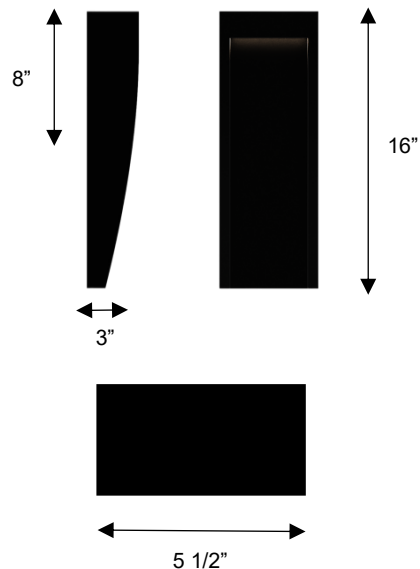

ALTECK

TAPER

Wall Sconce

AW0039-3CCT-W

DIMENSIONS

Height: 16"

Width/Diameter: 5 1/2"

Depth: 3"

Minimum Height:

Maximum Height:

Canopy/Backplate: 16"x5 1/2"

Product Weight: 4.1 lb

SPECIFICATIONS

Location Listed: Wet

IP Rating: IP65

Dark Sky Complaint

Rated Life: 54000 Hours

Standards: ETL, cETL, ADA

Input: 120 VAC, 60Hz

TRIAC Dimming: 100-10%

Downlight Illumination

Mounting: Wall Mount

Color Temperature: Adjustable

3000K/4000K/5000K

CRI Rating: 80

Material: Aluminum

Diffuser Material: Glass

AVAILABLE FINISHES

ORDERING INFORMATION

AW0039-3CCT-W	COLOR TEMP	FINISH	VOLTAGE	WATTS	DELIVERED LUMENS
	3000K/4000K/5000K	BK BLACK	120V	15W	220

Example: AW0039-3CCT-W-BK

For customer requests please contact: info@altecklighting.com

altecklighting.com