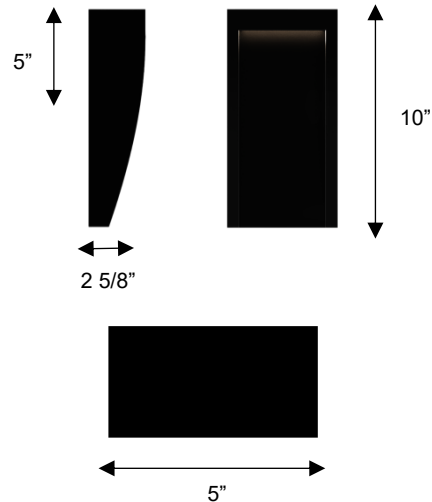

ALTECK

TAPER

Wall Sconce

AW0038-3CCT-W

DIMENSIONS

Height: 10"

Width/Diameter: 5"

Depth: 2 5/8"

Minimum Height:

Maximum Height:

Canopy/Backplate: 10"x5"

Product Weight: 2.3 lb

SPECIFICATIONS

Location Listed: Wet

IP Rating: IP65

Dark Sky Complaint

Rated Life: 54000 Hours

Standards: ETL, cETL, ADA

Input: 120 VAC, 60Hz

TRIAC Dimming: 100-10%

Downlight Illumination

Mounting: Wall Mount

Color Temperature: Adjustable

3000K/4000K/5000K

CRI Rating: 80

Material: Aluminum

Diffuser Material: Glass

AVAILABLE FINISHES

ORDERING INFORMATION

AW0038-3CCT-W	COLOR TEMP	FINISH	VOLTAGE	WATTS	DELIVERED LUMENS
	3000K/4000K/5000K	BK BLACK	120V	12W	180

Example: AW0038-3CCT-W-BK

For customer requests please contact: info@altecklighting.com

altecklighting.com