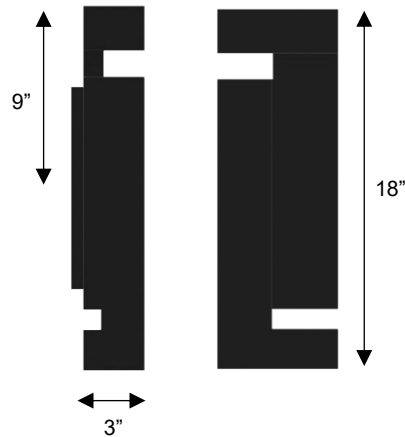

ALTECK

DANCE

Wall Sconce

AW0037-3CCT-W

DIMENSIONS

Height: 18"

Width/Diameter: 6"

Depth: 3"

Minimum Height:

Maximum Height:

Canopy/Backplate: 13 1/4"x5 3/4"

Product Weight: 5.5 lb

SPECIFICATIONS

Location Listed: Wet

IP Rating: IP44

Rated Life: 54000 Hours

Standards: ETL, cETL, ADA

Input: 120~277 VAC, 50/60Hz

TRIAC Dimming: 100-10%

Mounting: Wall Mount

Color Temperature: Adjustable

3000K/4000K/5000K

CRI Rating: 80

Material: Stainless steel

Diffuser Material: Glass

AVAILABLE FINISHES

ORDERING INFORMATION

AW0037-3CCT-W	COLOR TEMP	FINISH	VOLTAGE	WATTS	DELIVERED LUMENS
	3000K/4000K/5000K	BK BLACK	120~277V	30W	850

Example: AW0037-3CCT-W-BK

For customer requests please contact: info@altecklighting.com

altecklighting.com