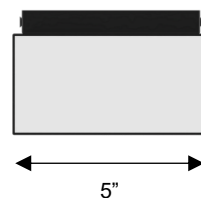

ALTECK

DANCE

Wall Sconce

AW0036-3CCT-W

DIMENSIONS

Height: 11 1/4"

Width/Diameter: 5"

Depth: 3"

Minimum Height:

Maximum Height:

Canopy/Backplate: 6 1/2"x4 3/4"

Product Weight: 3.5 lb

SPECIFICATIONS

Location Listed: Wet

IP Rating: IP44

Rated Life: 54000 Hours

Standards: ETL, cETL, ADA

Input: 120~277 VAC, 50/60Hz

TRIAC Dimming: 100-10%

Mounting: Wall Mount

Color Temperature: Adjustable

3000K/4000K/5000K

CRI Rating: 80

Material: Stainless steel

Diffuser Material: Glass

AVAILABLE FINISHES

ORDERING INFORMATION

AW0036-3CCT-W	COLOR TEMP	FINISH	VOLTAGE	WATTS	DELIVERED LUMENS
	3000K/4000K/5000K	BK BLACK	120~277V	25W	720

Example: AW0036-3CCT-W-BK

For customer requests please contact: info@altecklighting.com

altecklighting.com