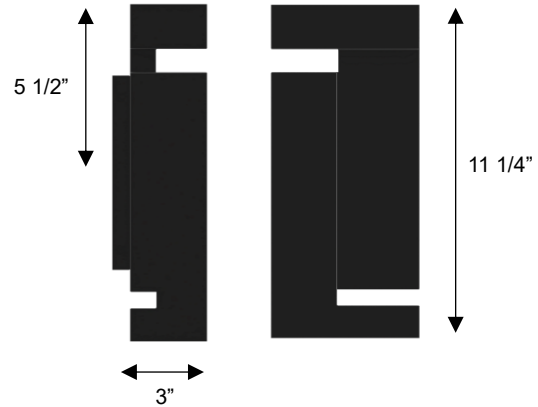

ALTECK

DANCE

Wall Sconce

AW0036-3CCT-W

DIMENSIONS

Height: 11 1/4"

Width/Diameter: 5"

Depth: 3"

Minimum Height:

Maximum Height:

Canopy/Backplate: 6 1/2"x4 3/4"

Product Weight: 3.5 lb

SPECIFICATIONS

Location Listed: Wet

IP Rating: IP44

Rated Life: 54000 Hours

Standards: ETL, cETL, ADA

Input: 120~277 VAC, 50/60Hz

TRIAC Dimming: 100-10%

Mounting: Wall Mount

Color Temperature: Adjustable

3000K/4000K/5000K

CRI Rating: 80

Material: Stainless steel

Diffuser Material: Glass

AVAILABLE FINISHES

ORDERING INFORMATION

AW0036-3CCT-W	COLOR TEMP	FINISH	VOLTAGE	WATTS	DELIVERED LUMENS
	3000K/4000K/5000K	BK BLACK	120~277V	25W	720

Example: AW0036-3CCT-W-BK

For customer requests please contact: info@altecklighting.com

altecklighting.com