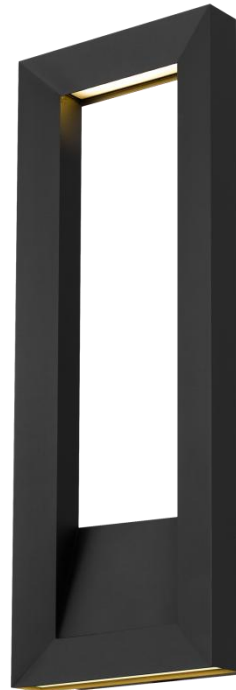

## PALETTO Wall Sconce AW0035-3CCT-W

### DIMENSIONS

Height: 28"

Width/Diameter: 10"

Depth: 3 1/2"

Minimum Height:

Maximum Height:

Canopy/Backplate: 6 1/4"x8 3/8"

Product Weight: 5.7 lb

Downlight Illumination

Mounting: Wall Mount

Color Temperature: Adjustable

3000K/4000K/5000K

CRI Rating: 80

Material: Aluminum

Diffuser Material: Glass