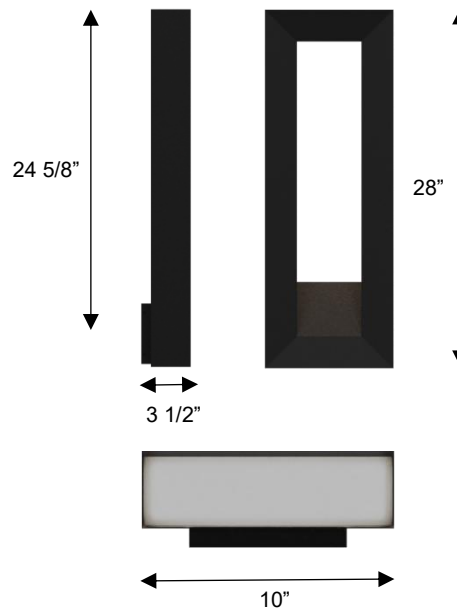

### DIMENSIONS

Height: 28"

Width/Diameter: 10"

Depth: 3 1/2"

Minimum Height:

Maximum Height:

Canopy/Backplate: 6 1/4"x8 3/8"

Product Weight: 5.7 lb

Downlight Illumination

Mounting: Wall Mount

Color Temperature: Adjustable

3000K/4000K/5000K

CRI Rating: 80

Material: Aluminum

Diffuser Material: Glass