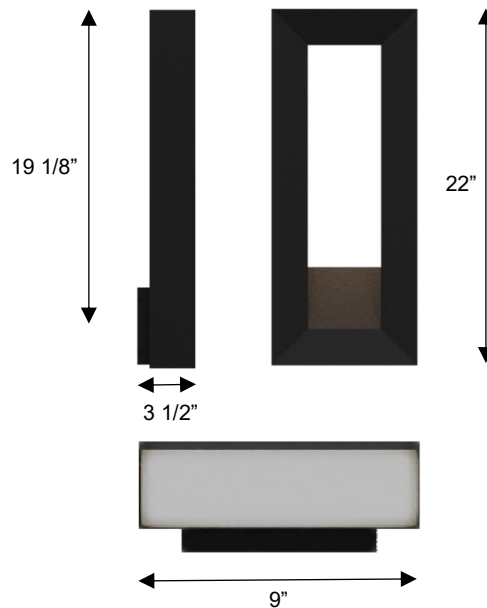

ALTECK

PALETTO Wall Sconce AW0034-3CCT-W

DIMENSIONS

Height: 22"

Width/Diameter: 9"

Depth: 3 1/2"

Minimum Height:

Maximum Height:

Canopy/Backplate: 5 1/2"x6 7/8"

Product Weight: 5.1 lb

SPECIFICATIONS

Location Listed: Wet

IP Rating: IP44

Dark Sky Complaint

Rated Life: 54000 Hours

Standards: ETL, cETL, ADA

Input: 120~277 VAC, 50/60Hz

TRIAC Dimming: 100-10%

Downlight Illumination

Mounting: Wall Mount

Color Temperature: Adjustable

3000K/4000K/5000K

CRI Rating: 80

Material: Aluminum

Diffuser Material: Glass

AVAILABLE FINISHES

ORDERING INFORMATION

AW0034-3CCT-W	COLOR TEMP	FINISH	VOLTAGE	WATTS	DELIVERED LUMENS
	3000K/4000K/5000K	BK BLACK	120~277V	30W	1217

Example: AW0034-3CCT-W-BK

For customer requests please contact: info@altecklighting.com

altecklighting.com