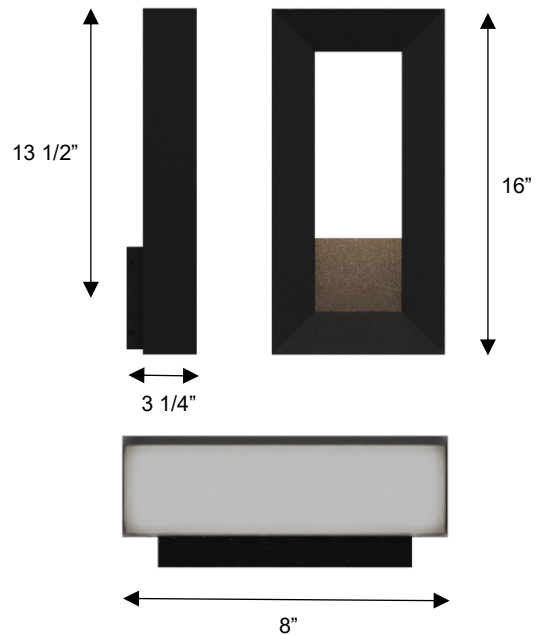

ALTECK

PALETTO Wall Sconce AW0033-3CCT-W

DIMENSIONS

Height: 16"

Width/Diameter: 8"

Depth: 3 1/4"

Minimum Height:

Maximum Height:

Canopy/Backplate: 4 3/4"x6 1/4"

Product Weight: 3.7 lb

SPECIFICATIONS

Location Listed: Wet

IP Rating: IP44

Dark Sky Complaint

Rated Life: 54000 Hours

Standards: ETL, cETL, ADA

Input: 120~277 VAC, 50/60Hz

TRIAC Dimming: 100-10%

Downlight Illumination

Mounting: Wall Mount

Color Temperature: Adjustable

3000K/4000K/5000K

CRI Rating: 80

Material: Aluminum

Diffuser Material: Glass

AVAILABLE FINISHES

ORDERING INFORMATION

AW0033-3CCT-W	COLOR TEMP	FINISH	VOLTAGE	WATTS	DELIVERED LUMENS
	3000K/4000K/5000K	BK BLACK	120~277V	30W	1217

Example: AW0033-3CCT-W-BK

For customer requests please contact: info@altecklighting.com

altecklighting.com