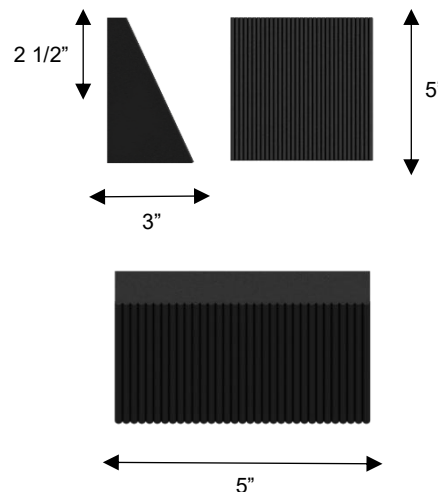

ALTECK

SLANT

Wall Sconce

AW0032-3CCT-W

DIMENSIONS

Height: 5"

Width/Diameter: 5"

Depth: 3"

Minimum Height:

Maximum Height:

Canopy/Backplate: 5"x5"

Product Weight: 1.3 lb

SPECIFICATIONS

Location Listed: Wet

IP Rating: IP65

Dark Sky Complaint

Rated Life: 54000 Hours

Standards: ETL, cETL, ADA

Input: 120~277 VAC, 50/60Hz

TRIAC Dimming: 100-10%

Downlight Illumination

Mounting: Wall Mount

Color Temperature: Adjustable

3000K/4000K/5000K

CRI Rating: 80

Material: Aluminum

Diffuser Material: Glass

AVAILABLE FINISHES

ORDERING INFORMATION

AW0032-3CCT-W	COLOR TEMP	FINISH	VOLTAGE	WATTS	DELIVERED LUMENS
	3000K/4000K/5000K	BK BLACK	120~277V	12W	525

Example: AW0032-3CCT-W-BK

For customer requests please contact: info@altecklighting.com

altecklighting.com