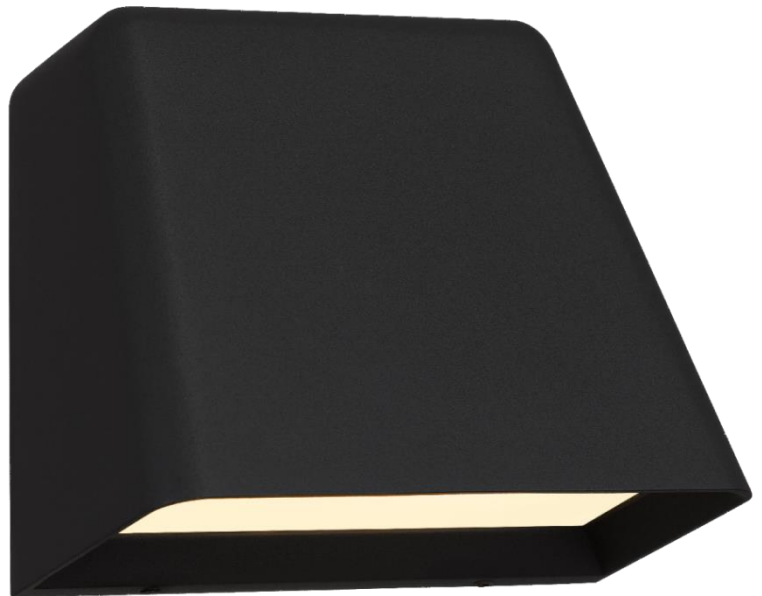

ALTECK

BULL

Wall Sconce

AW0031-3CCT-W

DIMENSIONS

Height: 4 5/8"

Width/Diameter: 5 1/2"

Depth: 3"

Minimum Height:

Maximum Height:

Canopy/Backplate: 4 5/8"x5 1/2"

Product Weight: 1.2 lb

SPECIFICATIONS

Location Listed: Wet

IP Rating: IP65

Dark Sky Complaint

CRI Rating: 80

Material: Aluminum

Diffuser Material: Glass

AVAILABLE FINISHES

ORDERING INFORMATION

| AW0031-3CCT-W | COLOR TEMP | FINISH | VOLTAGE | WATTS | DELIVERED LUMENS |
|---------------|-------------------|---------------------|----------|-------|------------------|
| | 3000K/4000K/5000K | BK BLACK | 120~277V | 12W | 541 |
| | 3000K/4000K/5000K | BB BRUSHED BRASS | 120~277V | 12W | 541 |
| | 3000K/4000K/5000K | BA BRUSHED ALUMINUM | 120~277V | 12W | 541 |