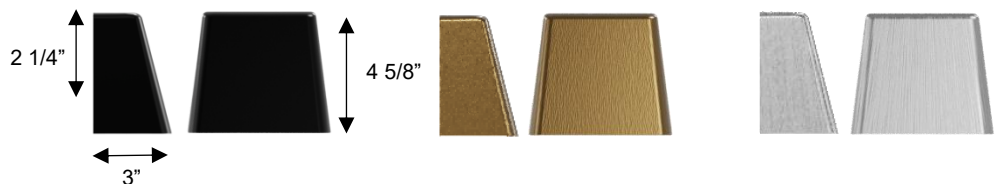

Minimum Height:

Maximum Height:

Canopy/Backplate: 4 5/8"x5 1/2"

Product Weight: 1.2 lb

SPECIFICATIONS

Location Listed: Wet

IP Rating: IP65

Dark Sky Complaint

CRI Rating: 80

Material: Aluminum

Diffuser Material: Glass

AVAILABLE FINISHES

ORDERING INFORMATION

| AW0031-3CCT-W | COLOR TEMP | FINISH | VOLTAGE | WATTS | DELIVERED LUMENS |
|---------------|-------------------|---------------------|----------|-------|------------------|
| | 3000K/4000K/5000K | BK BLACK | 120~277V | 12W | 541 |
| | 3000K/4000K/5000K | BB BRUSHED BRASS | 120~277V | 12W | 541 |
| | 3000K/4000K/5000K | BA BRUSHED ALUMINUM | 120~277V | 12W | 541 |