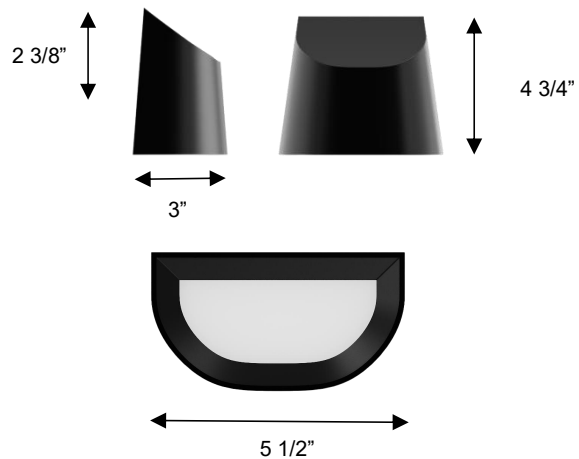

AVAILABLE FINISHES

ORDERING INFORMATION

AW0030-3CCT-W	COLOR TEMP	FINISH	VOLTAGE	WATTS	DELIVERED LUMENS
	3000K/4000K/5000K	BK BLACK	120~277V	12W	481

Example: AW0030-3CCT-W-BK

For customer requests please contact: info@altecklighting.com

altecklighting.com