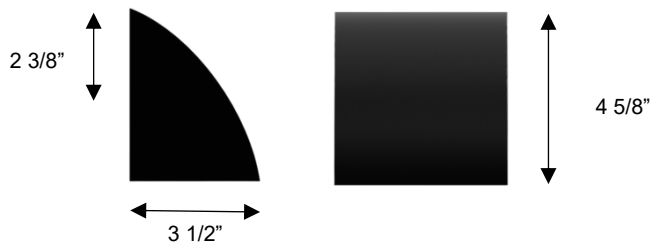

ALTECK

SLOPE

Wall Sconce

AW0029-3CCT-W

DIMENSIONS

Height: 4 5/8"

Width/Diameter: 4 5/8"

Depth: 3 1/2"

Minimum Height:

Maximum Height:

Canopy/Backplate: 4 5/8"x4 5/8"

Product Weight: 1.1 lb

SPECIFICATIONS

Location Listed: Wet

IP Rating: IP65

Dark Sky Complaint

CRI Rating: 80

Material: Aluminum

Diffuser Material: Glass

AVAILABLE FINISHES

ORDERING INFORMATION

AW0029-3CCT-W	COLOR TEMP	FINISH	VOLTAGE	WATTS	DELIVERED LUMENS
	3000K/4000K/5000K	BK BLACK	120~277V	12W	575