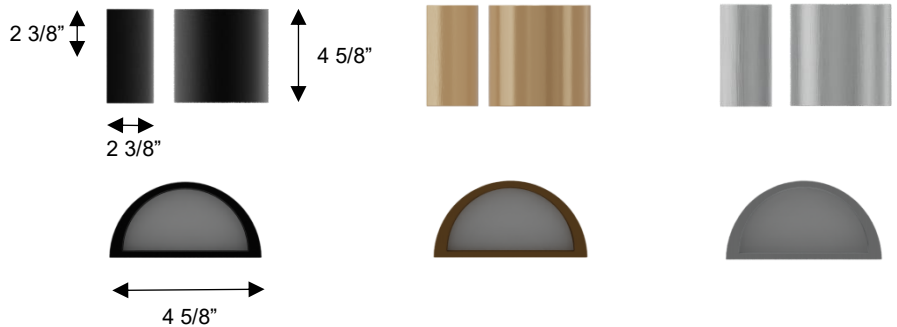

ALTECK

VEIL

Wall Sconce

AW0028-3CCT-W

DIMENSIONS

Height: 4 5/8"

Width/Diameter: 4 5/8"

Depth: 2 3/8"

Minimum Height:

Maximum Height:

Canopy/Backplate: 4 5/8"x4 5/8"

Product Weight: 1.1 lb

SPECIFICATIONS

Location Listed: Wet

IP Rating: IP65

Rated Life: 54000 Hours

Standards: ETL, cETL, ADA

Input: 120~277 VAC, 50/60Hz

TRIAC Dimming: 100-10%

Mounting: Wall Mount

Color Temperature: Adjustable

3000K/4000K/5000K

CRI Rating: 80

Material: Aluminum

Diffuser Material: Glass

AVAILABLE FINISHES

ORDERING INFORMATION

AW0028-3CCT-W	COLOR TEMP	FINISH	VOLTAGE	WATTS	DELIVERED LUMENS
	3000K/4000K/5000K	BK BLACK	120~277V	15W	350
	3000K/4000K/5000K	BB BRUSHED BRASS	120~277V	15W	350
	3000K/4000K/5000K	BA BRUSHED ALUMINUM	120~277V	15W	350

Example: AW028-3CCT-W-BK

For customer requests please contact: info@altecklighting.com

altecklighting.com