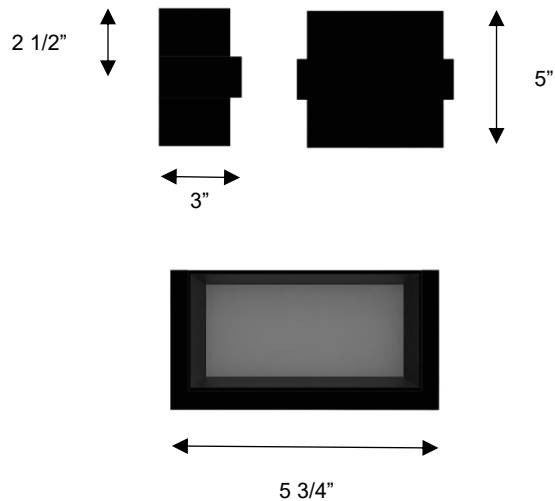

ALTECK

SUMMIT Wall Sconce AW0027-3CCT-W

DIMENSIONS

Height: 5"
Width/Diameter: 5 3/4"
Depth: 3"
Minimum Height:
Maximum Height:
Canopy/Backplate: 5"x5"
Product Weight: 1.5 lb

SPECIFICATIONS

Location Listed: Wet
IP Rating: IP65
Dark Sky Complaint
Rated Life: 54000 Hours
Standards: ETL, cETL, ADA
Input: 120~277 VAC, 50/60Hz
TRIAC Dimming: 100-10%
Downlight Illumination
Mounting: Wall Mount
Color Temperature: Adjustable
3000K/4000K/5000K
CRI Rating: 80
Material: Aluminum
Diffuser Material: Glass