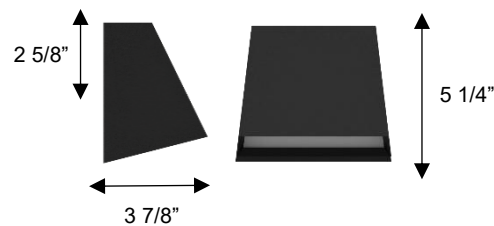

ALTECK

FILLET

Wall Sconce

AW0026-3CCT-W

DIMENSIONS

Height: 5 1/4"

Width/Diameter: 6"

Depth: 3 7/8"

Minimum Height:

Maximum Height:

Canopy/Backplate: 5 1/4"x6"

Product Weight: 1.7 lb

SPECIFICATIONS

Location Listed: Wet

IP Rating: IP65

Dark Sky Complaint

Rated Life: 54000 Hours

Standards: ETL, cETL, ADA

Input: 120~277 VAC, 50/60Hz

TRIAC Dimming: 100-10%

Downlight Illumination

Mounting: Wall Mount

Color Temperature: Adjustable

3000K/4000K/5000K

CRI Rating: 80

Material: Aluminum

Diffuser Material: Glass

AVAILABLE FINISHES

ORDERING INFORMATION

AW0026-3CCT-W	COLOR TEMP	FINISH	VOLTAGE	WATTS	DELIVERED LUMENS
	3000K/4000K/5000K	BK BLACK	120~277V	12W	548

Example: AW0026-3CCT-W-BK

For customer requests please contact: info@altecklighting.com

altecklighting.com