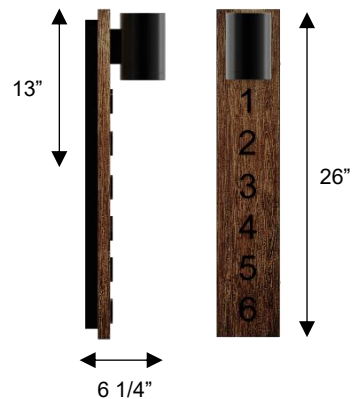

### DIMENSIONS

Height: 26"

Width/Diameter: 5"

Depth: 6 1/4"

Minimum Height:

Maximum Height:

Canopy/Backplate: 24 3/8"x5"

Product Weight: 3.5 lb

Downlight Illumination

Mounting: Wall Mount

Color Temperature: Adjustable

3000K/4000K/5000K

CRI Rating: 80

Material: Aluminum

Diffuser Material: Glass