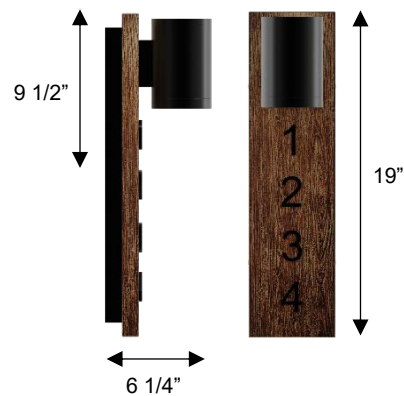

ALTECK

WOODONE Wall Sconce AW0010-3CCT-W

DIMENSIONS

Height: 19"

Width/Diameter: 5"

Depth: 6 1/4"

Minimum Height:

Maximum Height:

Canopy/Backplate: 17 3/8"x5"

Product Weight: 2.6 lb

SPECIFICATIONS

Location Listed: Wet

IP Rating: IP65

Dark Sky Complaint

Rated Life: 54000 Hours

Standards: ETL, cETL

Input: 120 VAC, 60Hz

TRIAC Dimming: 100-10%

Downlight Illumination

Mounting: Wall Mount

Color Temperature: Adjustable

3000K/4000K/5000K

CRI Rating: 80

Material: Aluminum

Diffuser Material: Glass

AVAILABLE FINISHES

ORDERING INFORMATION

AW0010-3CCT-W	COLOR TEMP	FINISH	VOLTAGE	WATTS	DELIVERED LUMENS
	3000K/4000K/5000K	BK BLACK	120V	12W	575

Example: AW0010-3CCT-W-BK

For customer requests please contact: info@altecklighting.com

altecklighting.com