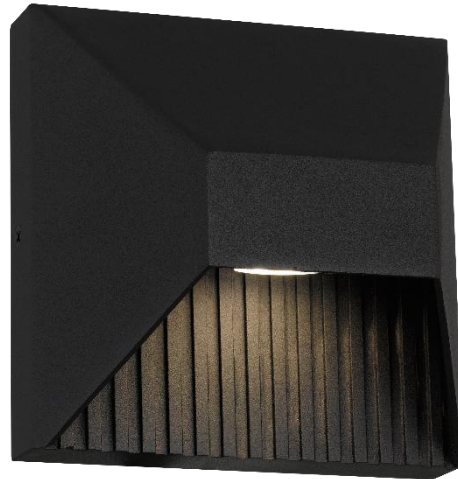

## RIBBED Wall Sconce AW0008-3CCT-W

### DIMENSIONS

Height: 5 1/8"  
Width/Diameter: 5 1/8"  
Depth: 3 1/4"  
Minimum Height:  
Maximum Height:  
Canopy/Backplate: 5 1/8"x5 1/8"  
Product Weight: 1.3 lb

### SPECIFICATIONS

Location Listed: Wet  
IP Rating: IP44  
Dark Sky Complaint  
Rated Life: 54000 Hours  
Standards: ETL, cETL, ADA  
Input: 120~277 VAC, 50/60Hz  
TRIAC Dimming: 100-10%  
Downlight Illumination  
Mounting: Wall Mount  
Color Temperature: Adjustable  
3000K/4000K/5000K  
CRI Rating: 80  
Material: Aluminum  
Diffuser Material: Acrylic