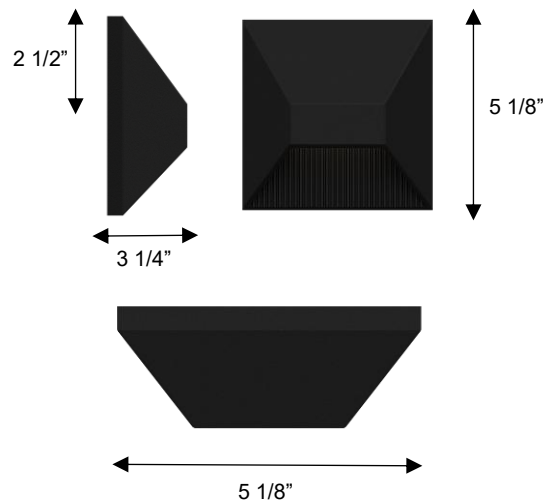

### DIMENSIONS

Height: 5 1/8"  
Width/Diameter: 5 1/8"  
Depth: 3 1/4"  
Minimum Height:  
Maximum Height:  
Canopy/Backplate: 5 1/8"x5 1/8"  
Product Weight: 1.3 lb

### SPECIFICATIONS

Location Listed: Wet  
IP Rating: IP44  
Dark Sky Complaint  
Rated Life: 54000 Hours  
Standards: ETL, cETL, ADA  
Input: 120~277 VAC, 50/60Hz  
TRIAC Dimming: 100-10%  
Downlight Illumination  
Mounting: Wall Mount  
Color Temperature: Adjustable  
3000K/4000K/5000K  
CRI Rating: 80  
Material: Aluminum  
Diffuser Material: Acrylic