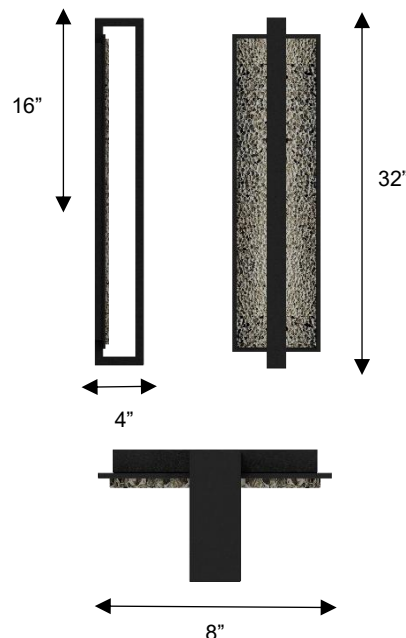

ALTECK

SEAFOAM Wall Sconce AW0007-3CCT-W

DIMENSIONS

Height: 32"

Width/Diameter: 8"

Depth: 4"

Minimum Height:

Maximum Height:

Canopy/Backplate: 29 1/2"x8"

Product Weight: 9.3 lb

SPECIFICATIONS

Location Listed: Wet

IP Rating: IP44

Rated Life: 54000 Hours

Standards: ETL, cETL, ADA

Input: 120~277 VAC, 50/60Hz

TRIAC Dimming: 100-10%

Mounting: Wall Mount

Color Temperature: Adjustable

3000K/4000K/5000K

CRI Rating: 80

Material: Aluminum/Bubble formed aluminum

Diffuser Material: Glass

AVAILABLE FINISHES