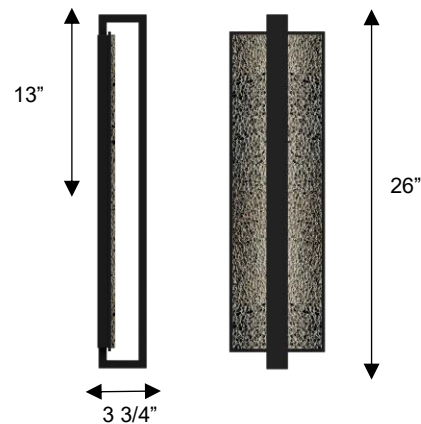

ALTECK

SEAFOAM Wall Sconce AW0006-3CCT-W

DIMENSIONS

Height: 26"

Width/Diameter: 7"

Depth: 3 3/4"

Minimum Height:

Maximum Height:

Canopy/Backplate: 23 1/2"x7"

Product Weight: 3.7 lb

SPECIFICATIONS

Location Listed: Wet

IP Rating: IP44

Rated Life: 54000 Hours

Standards: ETL, cETL, ADA

Input: 120~277 VAC, 50/60Hz

TRIAC Dimming: 100-10%

Mounting: Wall Mount

Color Temperature: Adjustable

3000K/4000K/5000K

CRI Rating: 80

Material: Aluminum/Bubble formed aluminum

Diffuser Material: Glass

AVAILABLE FINISHES