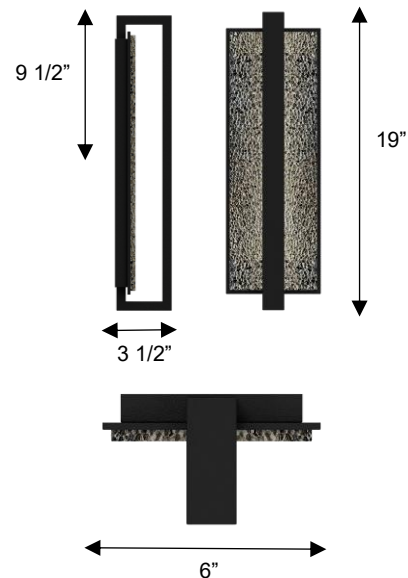

ALTECK

SEAFOAM Wall Sconce AW0005-3CCT-W

DIMENSIONS

Height: 19"

Width/Diameter: 6"

Depth: 3 1/2"

Minimum Height:

Maximum Height:

Canopy/Backplate: 16 7/8"x6"

Product Weight: 2.6 lb

SPECIFICATIONS

Location Listed: Wet

IP Rating: IP44

Rated Life: 54000 Hours

Standards: ETL, cETL, ADA

Input: 120~277 VAC, 50/60Hz

TRIAC Dimming: 100-10%

Mounting: Wall Mount

Color Temperature: Adjustable

3000K/4000K/5000K

CRI Rating: 80

Material: Aluminum/Bubble formed aluminum

Diffuser Material: Glass

AVAILABLE FINISHES

ORDERING INFORMATION

AW0005-3CCT-W	COLOR TEMP	FINISH	VOLTAGE	WATTS	DELIVERED LUMENS
	3000K/4000K/5000K	BK BLACK	120~277V	28W	394

Example: AW0005-3CCT-W-BK

For customer requests please contact: info@altecklighting.com

altecklighting.com