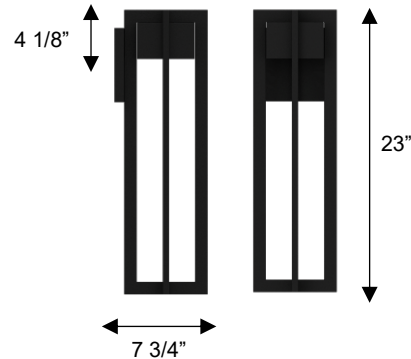

ALTECK

4 BAR

Wall Sconce

AW0004-3CCT-W

DIMENSIONS

Height: 23"

Width/Diameter: 6 3/4"

Depth: 7 3/4"

Minimum Height:

Maximum Height:

Canopy/Backplate: 6 3/4"x5 7/8"

Product Weight: 4.9 lb

SPECIFICATIONS

Location Listed: Wet

IP Rating: IP65

Dark Sky Complaint

Rated Life: 54000 Hours

Standards: ETL, cETL

Input: 120 VAC, 60Hz

TRIAC Dimming: 100-10%

Downlight Illumination

Mounting: Wall Mount

Color Temperature: Adjustable

3000K/4000K/5000K

CRI Rating: 80

Material: Aluminum

Diffuser Material: Glass

AVAILABLE FINISHES

ORDERING INFORMATION

AW0004-3CCT-W	COLOR TEMP	FINISH	VOLTAGE	WATTS	DELIVERED LUMENS
	3000K/4000K/5000K	BK BLACK	120V	16W	650

Example: AW0004-3CCT-W-BK

For customer requests please contact: info@altecklighting.com

altecklighting.com