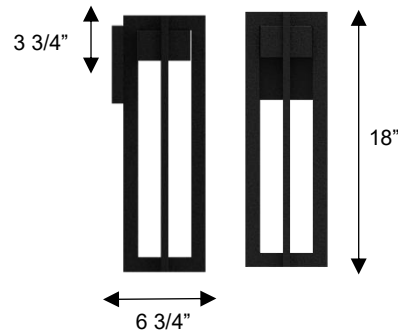

ALTECK

4 BAR

Wall Sconce

AW0002-3CCT-W

DIMENSIONS

Height: 18"

Width/Diameter: 5 3/4"

Depth: 6 3/4"

Minimum Height:

Maximum Height:

Canopy/Backplate: 5 3/4"x5 1/2"

Product Weight: 3.7 lb

SPECIFICATIONS

Location Listed: Wet

IP Rating: IP65

Dark Sky Complaint

Rated Life: 54000 Hours

Standards: ETL, cETL

Input: 120 VAC, 60Hz

TRIAC Dimming: 100-10%

Downlight Illumination

Mounting: Wall Mount

Color Temperature: Adjustable

3000K/4000K/5000K

CRI Rating: 80

Material: Aluminum

Diffuser Material: Glass

AVAILABLE FINISHES

ORDERING INFORMATION

AW0002-3CCT-W	COLOR TEMP	FINISH	VOLTAGE	WATTS	DELIVERED LUMENS
	3000K/4000K/5000K	BK BLACK	120V	13W	450

Example: AW0002-3CCT-W-BK

For customer requests please contact: info@altecklighting.com

altecklighting.com